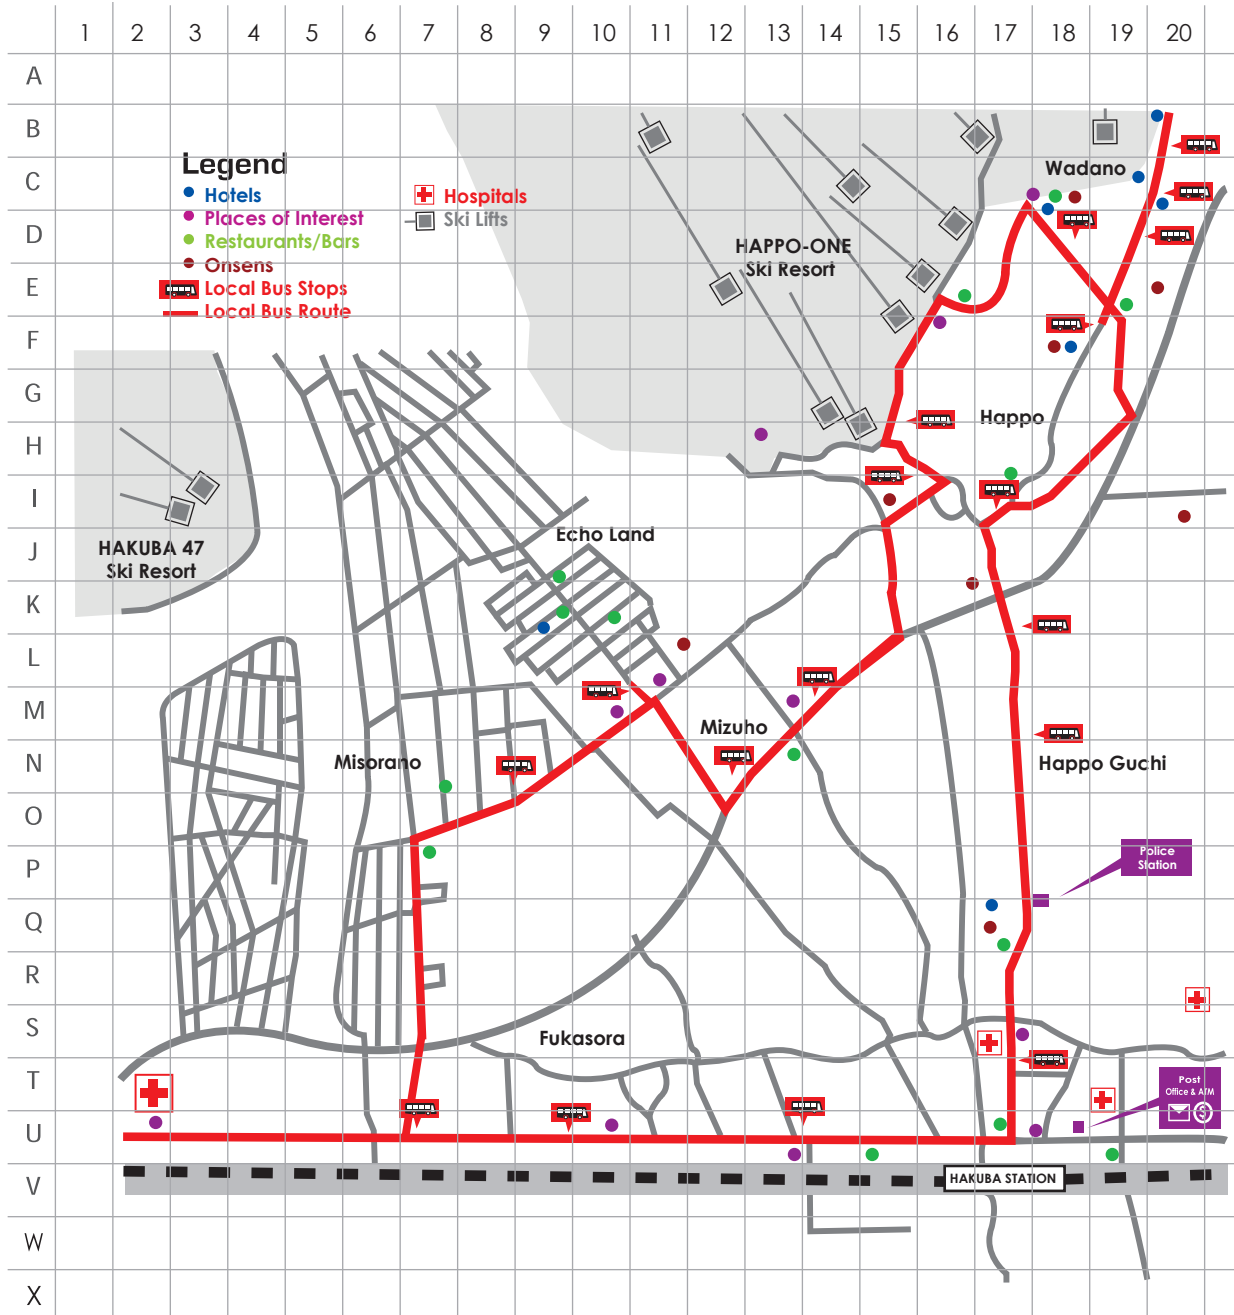

HAKUBA VILLAGE MAP

Legend

- Hotels
- Places of Interest
- Restaurants/Bars
- Onsens
- Local Bus Stops
- Local Bus Route
- Hospitals
- Ski Lifts

HOTELS

- Hotel De Laile
- Hotel Hakuba
- La Neige Higashikan
- Mominoki Hotel
- Tokyu Hotel
- Villa Hakuba
- White Horse Hotel

BARS AND RESTAURANTS

- Emu - Japanese
- Frontier - Italian
- Gravity Worx - Western
- Hie Izakaya - Japanese
- Kiko-ya - Japanese
- Kihachi - Japanese
- Mominoki Apres Ski Bar
- Mon Pigeon Bakery/Coffee
- Rock Bridge Bar
- Santa - Japanese
- Studio 902 Bar
- Uncle Stevens - Mexican
- Unn Bar -
- Zen - Japanese

ONSENS

- Daiichi Sato no Yu
- Daini Sato no Yu
- Echoland no Yu
- Kurashita no Yu
- Mimizuka no Yu
- Shobei no Yu
- Terry Onsen
- Tokyu Onsen

- S17
- L10
- C18
- H13
- U10
- U2
- U13
- U18
- Q18
- U18
- F16
- M10
- M13
- I15
- K16
- L11
- I20
- Q17
- C18
- E20
- F18

- C19
- Q17
- C20
- C18
- F18
- B20
- K9
- U17
- Q18
- U19
- J9
- U15
- I17
- C18
- P7
- K9
- N7
- K10
- E16
- E19
- N13